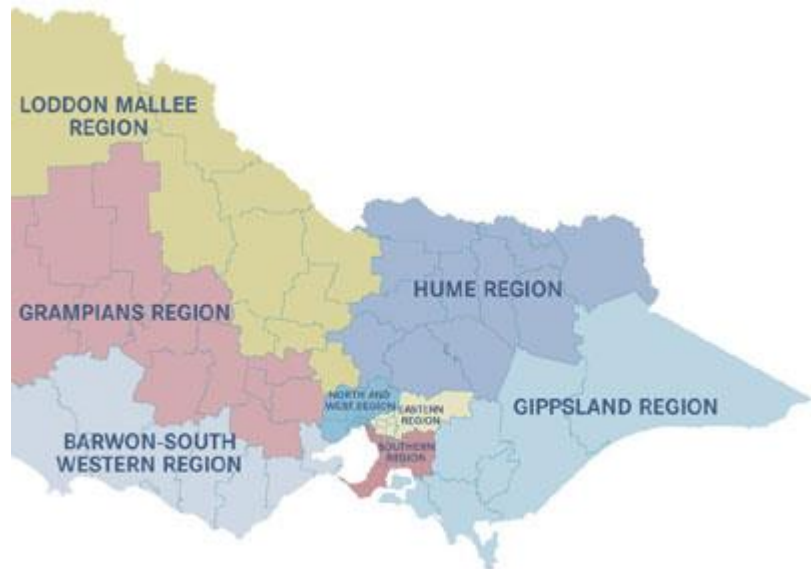

## Rural and Regional Victoria

Projects in this category must be located in an LGA (local government area) in one of the five Victorian regions which comprise rural and regional Victoria (as [defined by the Victorian Government](#)).

These regions are:

- Loddon Mallee
- Grampians
- Hume
- Barwon-South West
- Gippsland

Region	LGA
<b>Barwon-South West</b>	Colac Otway Shire, Corangamite Shire, Glenelg Shire, Greater Geelong, Moynes Shire, Southern Grampians Shire, Surf Coast Shire, Warrnambool City
<b>Gippsland</b>	Bass Coast Shire, Baw Baw Shire, East Gippsland Shire, Latrobe City, South Gippsland Shire, Wellington Shire
<b>Grampians</b>	Ararat Rural City, City of Ballarat, Golden Plains Shire, Hepburn Shire, Hindmarsh Shire, Horsham Rural City, Moorabool Shire, Northern Grampians, Pyrenees Shire, West Wimmera Shire, Yarriambiack Shire
<b>Hume</b>	Alpine Shire, Benalla Rural City, City of Wodonga, Greater Shepparton, Indigo Shire, Mansfield Shire, Mitchell Shire, Moira Shire, Murrindindi Shire, Strathbogie Shire, Towong Shire, Wangaratta Rural City
<b>Loddon Mallee</b>	Buloke Shire, Campaspe Shire, Central Goldfields Shire, City of Greater Bendigo, Gunnawarra Shire, Loddon Shire, Macedon Ranges Shire, Mildura Rural City, Mount Alexander Shire, Swan Hill Rural City

### Activities within the following LGAs are not eligible for regional program grants:

<b>Greater Melbourne comprising:</b> Eastern region North & West region Southern region	<b>Eastern:</b> Boroondara, Knox, Manningham, Maroondah, Monash, Whitehorse and the Yarra Ranges; <b>North &amp; West:</b> Banyule, Brimbank, Darebin, Hobsons Bay, Hume, Maribyrnong, Melbourne, Melton, Moonee Valley, Moreland, Nillumbik, Whittlesea, Wyndham and Yarra. <b>Southern:</b> Bayside, Casey, Cardinia, Frankston, Glen Eira, Greater Dandenong, Kingston, Mornington Peninsula, Port Phillip and Stonnington.
--	--