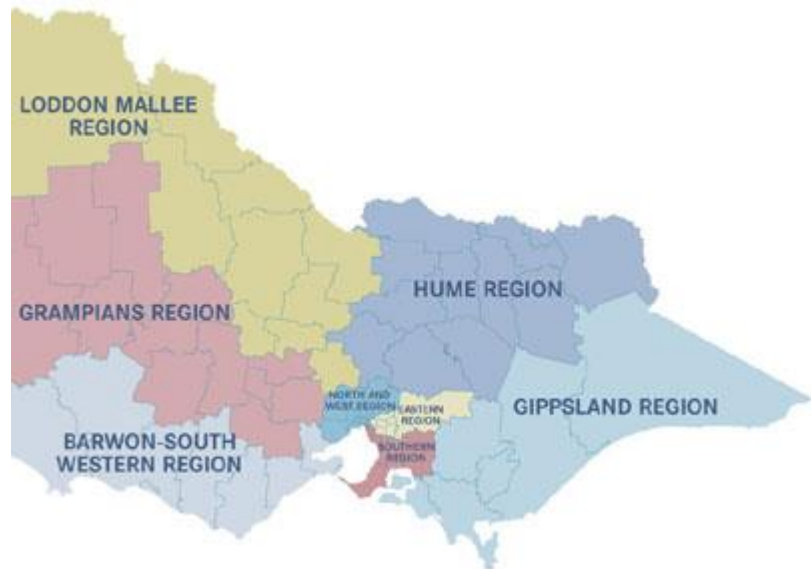

Helen Macpherson Smith Trust

Rural and Regional Victoria

Projects in this category must be located in an LGA (local government area) in one of the five Victorian regions which comprise rural and regional Victoria (as [defined by the Victorian Government](#)).

These regions are:

- Loddon Mallee
- Grampians
- Hume
- Barwon-South West
- Gippsland

Not sure of your LGA?

Use <https://knowyourcouncil.vic.gov.au/councils> to look up local towns/cities to identify your LGA. You will be asked for this information in your application.

Activities within the following LGAs are not considered as taking place in rural and regional Victoria:

Greater Melbourne comprising: Eastern region North & West region Southern region	Eastern: Boroondara, Knox, Manningham, Maroondah, Monash, Whitehorse and the Yarra Ranges; North & West: Banyule, Brimbank, Darebin, Hobsons Bay. Hume, Maribyrnong, Melbourne, Melton, Moonee Valley, Moreland, Nillumbik, Whittlesea, Wyndham and Yarra. Southern: Bayside, Casey, Cardinia, Frankston, Glen Eira, Greater Dandenong, Kingston, Mornington Peninsula, Port Phillip and Stonnington.
--	--